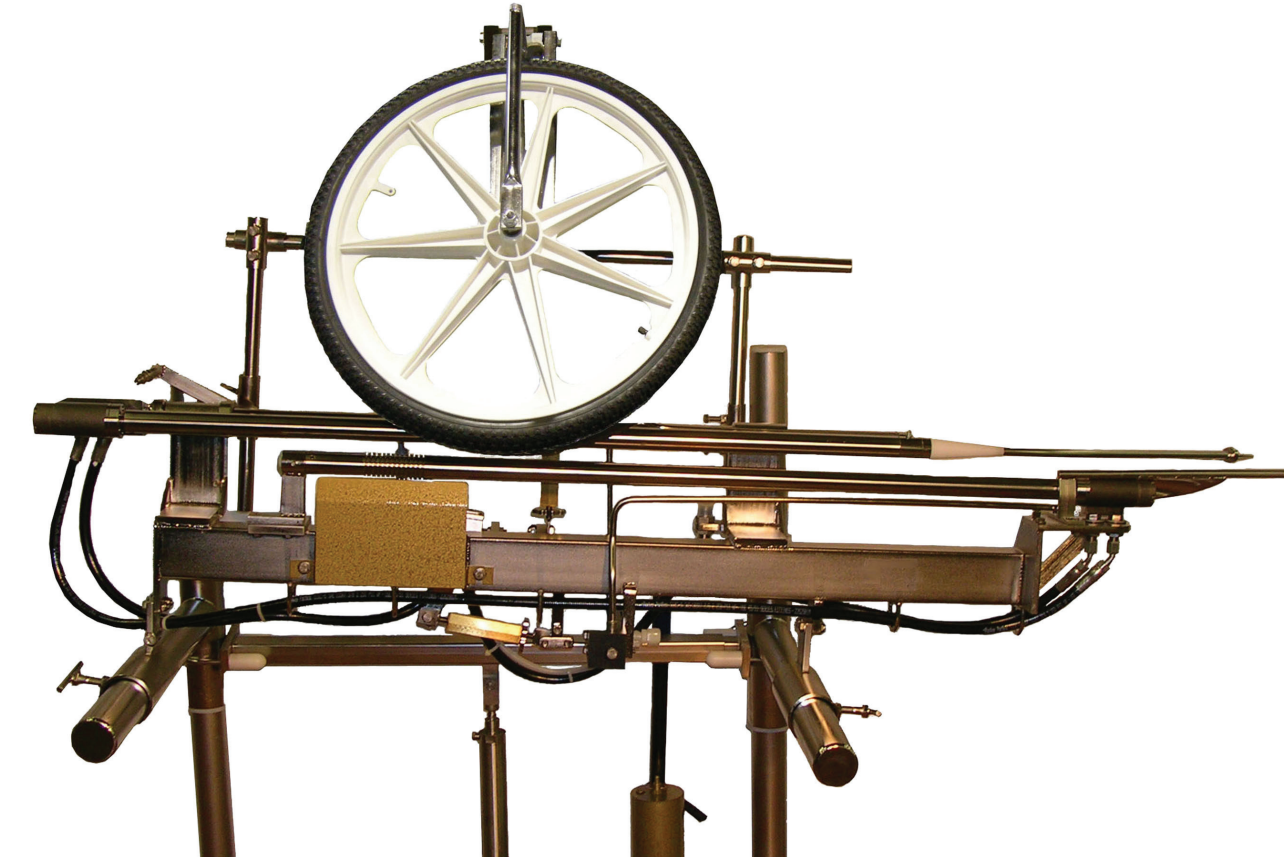

# Maximize Yield

SK - 5 is the most efficient automatic killer available with its unique combination of restraining rollers

Hydraulic Drive - Less Down Time

Accommodates Multiple Bird Sizes

"Kosher" Cut for Maximum Bleed Out

Hydraulic Pumping System  
- Primary and Standby Pump

Easy Replacement of Upper Roller Bearings

Simple Height Adjustment  
- All Stainless Steel Handpump

USDA Approved Materials

**SIMMONS**

*S E C Incorporated*

## SK - 5 KILLER